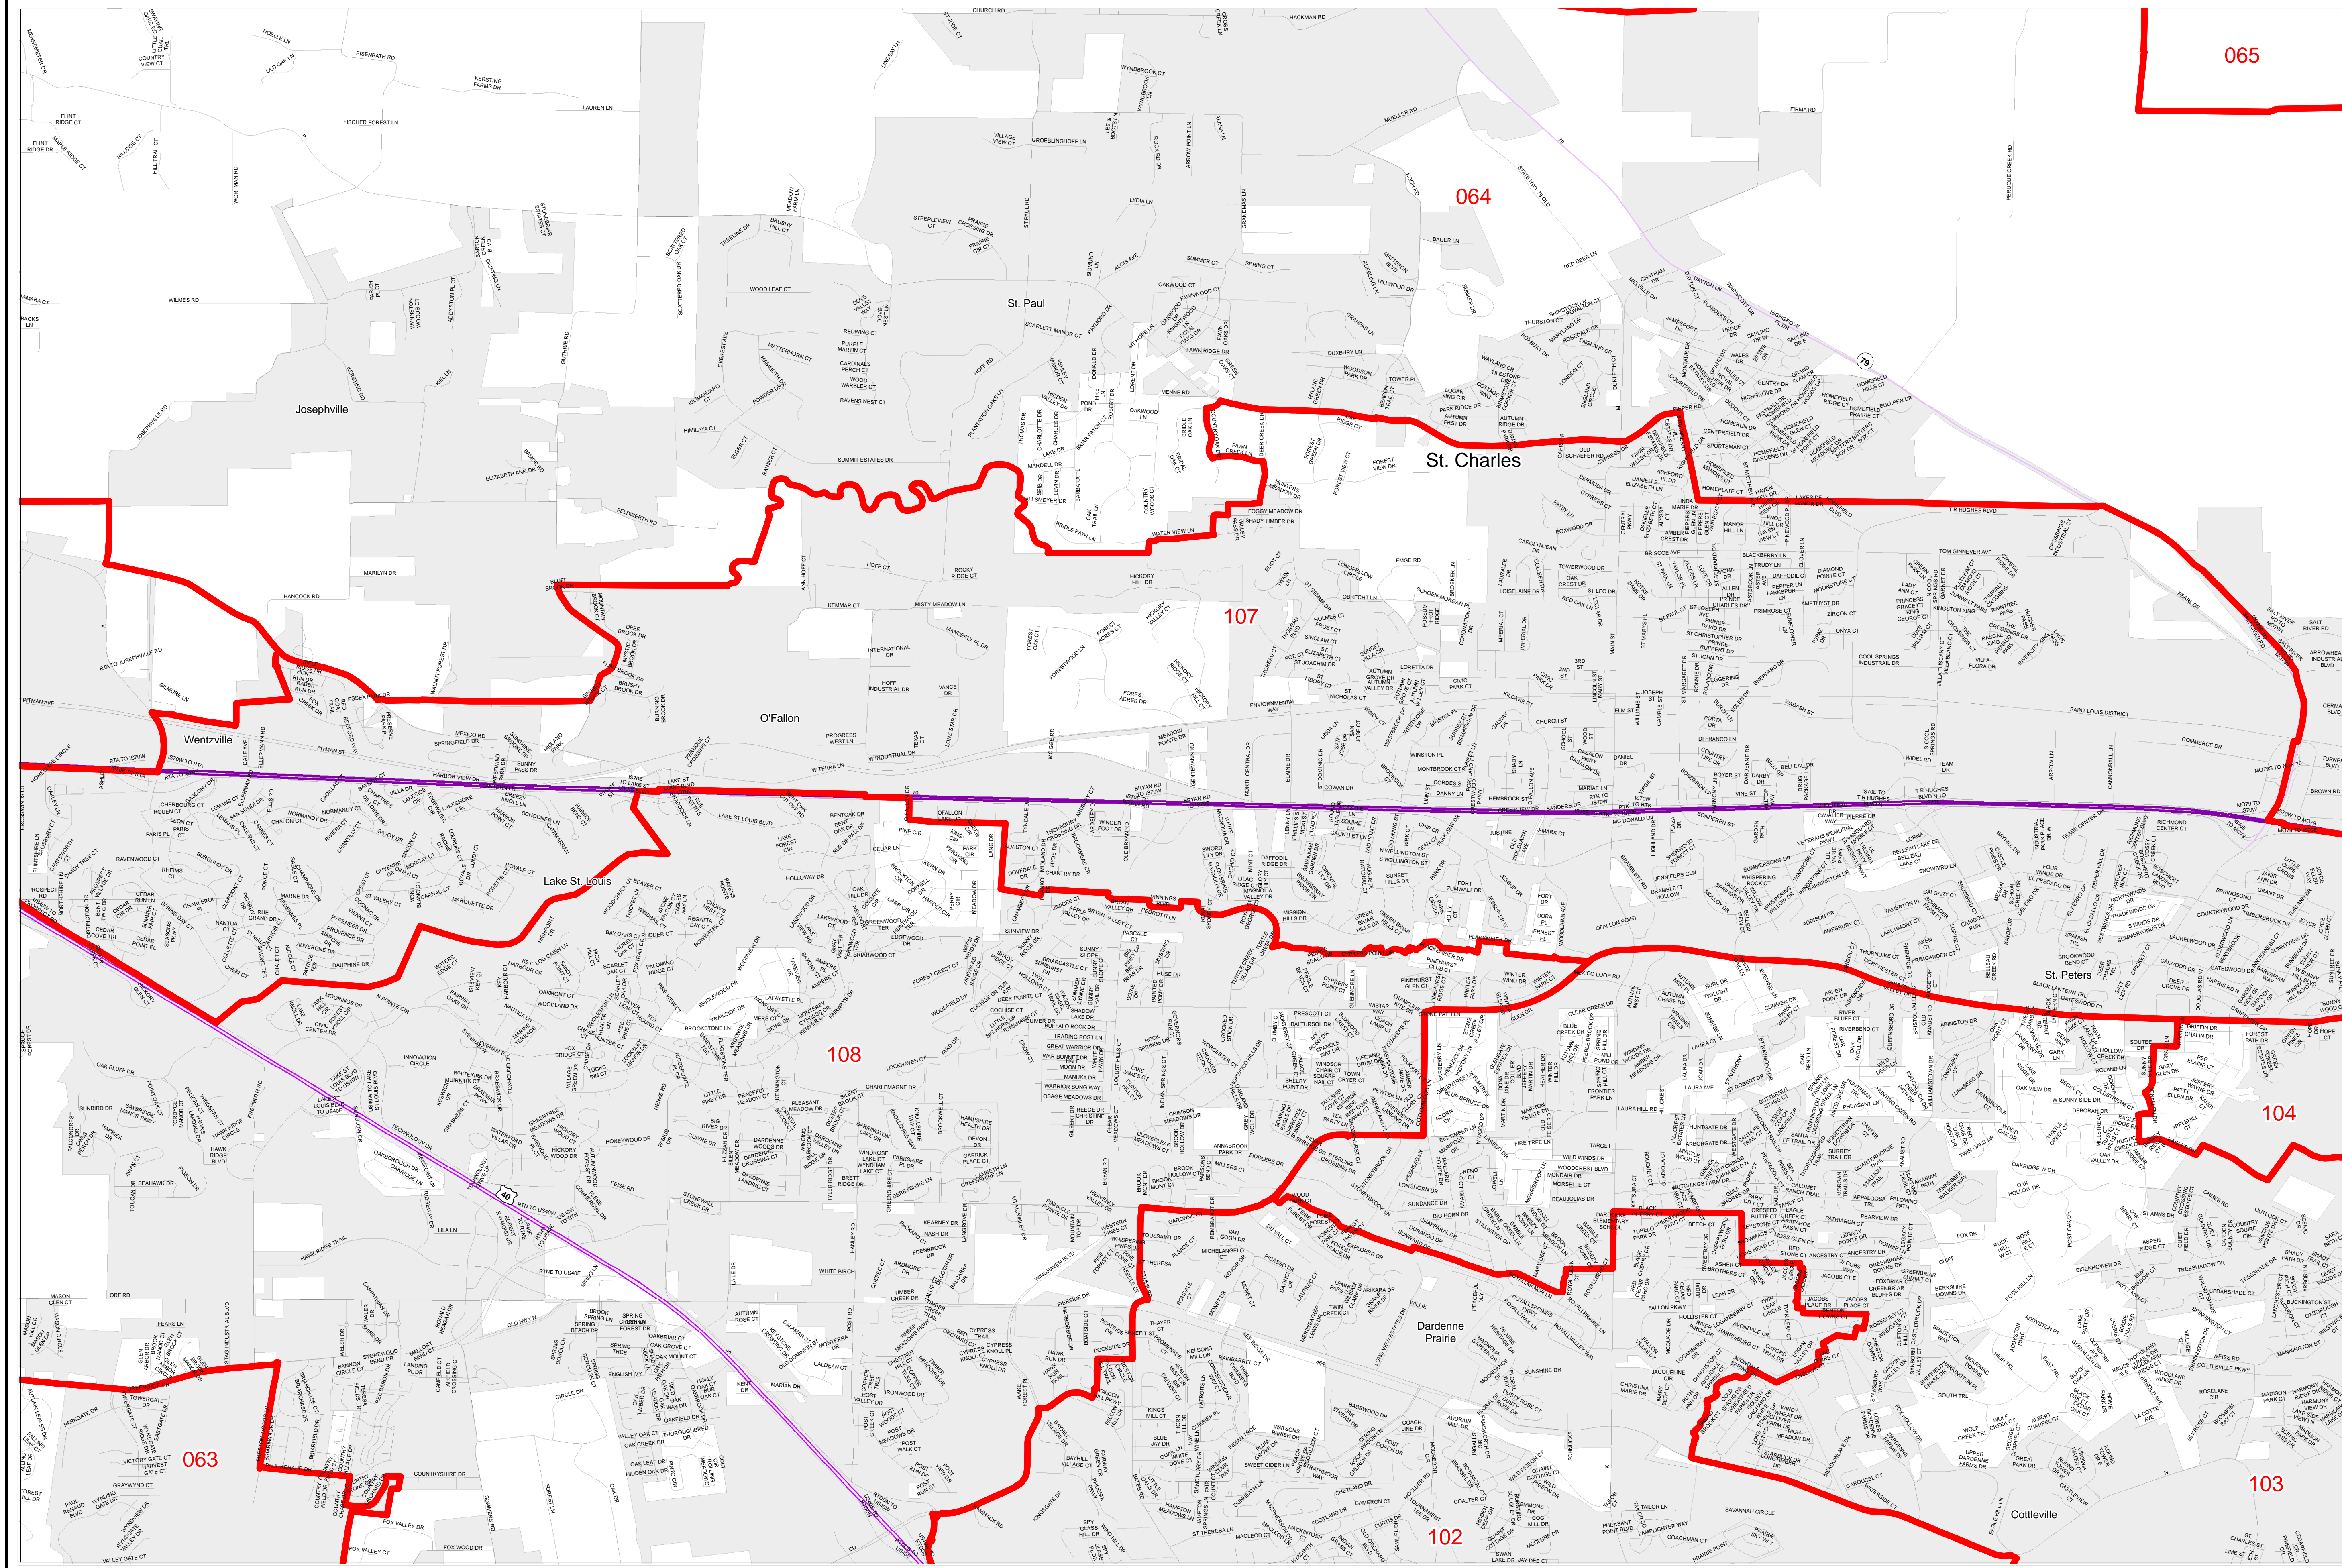

House Apportionment Plan 2011

Missouri Appellate Apportionment Commission

St. Charles County